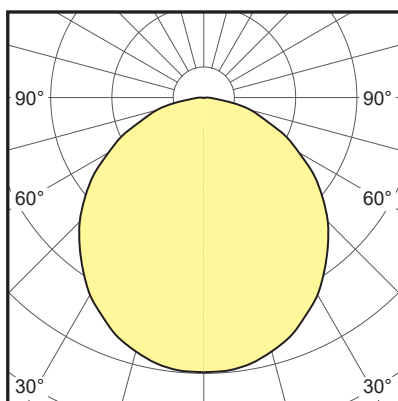

DISTRIBUTIONS

MATERIAL SPECIFICATIONS

MATERIAL	100% Recyclable PET fiber
DENSITY	1900g/m²
FIRE TEST	GB8624 B1
SOUND ABSORPTION	Noise reduction coefficient (NRC) >0.8
TESTING PROCEDURE	AS ISO 354 - 2006 / AS ISO 11654 - 1997