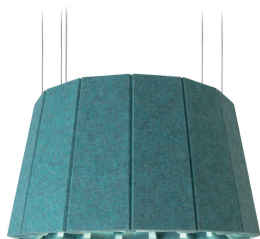

## Features

- Highly effective noise absorption
- 3 sizes and a wide range of colors
- High performance direct distribution
- UGR<19
- Height adjustable 3m suspensions and clear teflon cable
- Can be mounted flush to ceiling

## ORDERING INFO

MOONSHADE - SMALL  
MODEL: MS-S

<b>LIGHT DISTRIBUTION</b>	Direct
<b>DELIVERED LUMENS</b>	2414lm@3000K / 2557lm@4000K
<b>EFFICACY</b>	Up to 91lm/W
<b>CCT</b>	3000K / 3500K / 4000K / RGBW
<b>CRI</b>	> 90
<b>POWER</b>	28W
<b>DIMMING</b>	Non-dim / 0/1-10V / DALI
<b>INPUT</b>	220-240V AC
<b>CABLE</b>	Length 3 m, clear teflon cable
<b>SIZE</b>	φ560x300mm
<b>FINISH</b>	See color codes as shown
<b>WEIGHT(NET)</b>	6.5KG