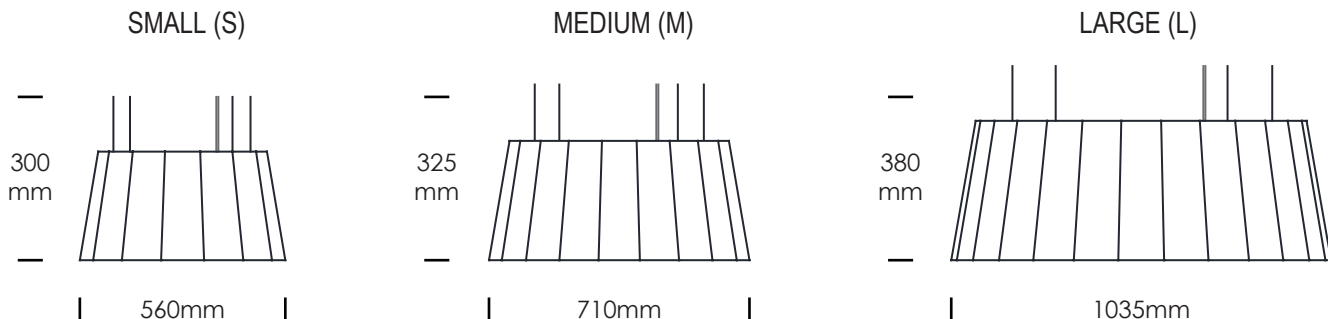

220-240V

DIM

IP20

RoHS

**DIMENSIONS**

**DISTRIBUTIONS**

**MATERIAL SPECIFICATIONS**

<b>MATERIAL</b>	100% Recyclable PET fiber
<b>DENSITY</b>	1900g/m <sup>2</sup>
<b>FIRE TEST</b>	GB8624 B1
<b>SOUND ABSORPTION</b>	Noise reduction coefficient (NRC) >0.8
<b>TESTING PROCEDURE</b>	AS ISO 354 - 2006 / AS ISO 11654 - 1997

## ORDERING INFO

MOONSHADE - SMALL  
MODEL: MS-S

<b>LIGHT DISTRIBUTION</b>	Direct
<b>DELIVERED LUMENS</b>	2414lm@3000K / 2557lm@4000K
<b>EFFICACY</b>	Up to 91lm/W
<b>CCT</b>	3000K / 3500K / 4000K / RGBW
<b>CRI</b>	> 90
<b>POWER</b>	28W
<b>DIMMING</b>	Non-dim / 0/1-10V / DALI
<b>INPUT</b>	220-240V AC
<b>CABLE</b>	Length 3 m, clear teflon cable
<b>SIZE</b>	φ560x300mm
<b>FINISH</b>	See color codes as shown
<b>WEIGHT(NET)</b>	6.5KG

MOONSHADE - MEDIUM  
MODEL: MS-M

<b>LIGHT DISTRIBUTION</b>	Direct
<b>DELIVERED LUMENS</b>	4022lm@3000K / 4261lm@4000K
<b>EFFICACY</b>	Up to 90lm/W
<b>CCT</b>	3000K / 3500K / 4000K / RGBW
<b>CRI</b>	> 90
<b>POWER</b>	47W
<b>DIMMING</b>	Non-dim / 0/1-10V / DALI
<b>INPUT</b>	220-240V AC
<b>CABLE</b>	Length 3 m, clear teflon cable
<b>SIZE</b>	φ710x325mm
<b>FINISH</b>	See color codes as shown
<b>WEIGHT(NET)</b>	10KG

## MOONSHADE - LARGE MODEL: MS-L

<b>LIGHT DISTRIBUTION</b>	Direct
<b>DELIVERED LUMENS</b>	8787lm@3000K / 9307lm@4000K
<b>EFFICACY</b>	Up to 92lm/W
<b>CCT</b>	3000K / 3500K / 4000K / RGBW
<b>CRI</b>	> 90
<b>POWER</b>	100W
<b>DIMMING</b>	Non-dim / 0/1-10V / DALI
<b>INPUT</b>	220-240V AC
<b>CABLE</b>	Length 3 m, clear teflon cable
<b>SIZE</b>	φ1035x380mm
<b>FINISH</b>	See color codes as shown
<b>WEIGHT(NET)</b>	18.5KG