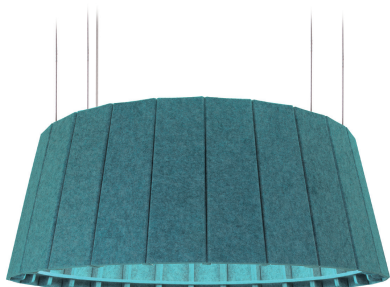

## Features

- Highly effective noise absorption
- 3 sizes and a wide range of colors
- High performance direct distribution
- UGR<19
- Height adjustable 3m suspensions and clear teflon cable
- Can be mounted flush to ceiling

## ORDERING INFO

MOONSHADE - SMALL  
MODEL: MS-S

<b>LIGHT DISTRIBUTION</b>	Direct
<b>DELIVERED LUMENS</b>	2414lm@3000K / 2557lm@4000K
<b>EFFICACY</b>	Up to 91lm/W
<b>CCT</b>	3000K / 3500K / 4000K / RGBW
<b>CRI</b>	> 90
<b>POWER</b>	28W
<b>DIMMING</b>	Non-dim / 0/1-10V / DALI
<b>INPUT</b>	220-240V AC
<b>CABLE</b>	Length 3 m, clear teflon cable
<b>SIZE</b>	φ560x300mm
<b>FINISH</b>	See color codes as shown
<b>WEIGHT(NET)</b>	6.5KG

MOONSHADE - MEDIUM  
MODEL: MS-M

<b>LIGHT DISTRIBUTION</b>	Direct
<b>DELIVERED LUMENS</b>	4022lm@3000K / 4261lm@4000K
<b>EFFICACY</b>	Up to 90lm/W
<b>CCT</b>	3000K / 3500K / 4000K / RGBW
<b>CRI</b>	> 90
<b>POWER</b>	47W
<b>DIMMING</b>	Non-dim / 0/1-10V / DALI
<b>INPUT</b>	220-240V AC
<b>CABLE</b>	Length 3 m, clear teflon cable
<b>SIZE</b>	φ710x325mm
<b>FINISH</b>	See color codes as shown
<b>WEIGHT(NET)</b>	10KG

## MOONSHADE - LARGE MODEL: MS-L

<b>LIGHT DISTRIBUTION</b>	Direct
<b>DELIVERED LUMENS</b>	8787lm@3000K / 9307lm@4000K
<b>EFFICACY</b>	Up to 92lm/W
<b>CCT</b>	3000K / 3500K / 4000K / RGBW
<b>CRI</b>	> 90
<b>POWER</b>	100W
<b>DIMMING</b>	Non-dim / 0/1-10V / DALI
<b>INPUT</b>	220-240V AC
<b>CABLE</b>	Length 3 m, clear teflon cable
<b>SIZE</b>	φ1035x380mm
<b>FINISH</b>	See color codes as shown
<b>WEIGHT(NET)</b>	18.5KG