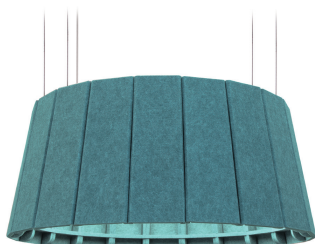

MOONSHADE - MEDIUM
MODEL: MS-M

LIGHT DISTRIBUTION	Direct
DELIVERED LUMENS	4022lm@3000K / 4261lm@4000K
EFFICACY	Up to 90lm/W
CCT	3000K / 3500K / 4000K / RGBW
CRI	> 90
POWER	47W
DIMMING	Non-dim / 0/1-10V / DALI
INPUT	220-240V AC
CABLE	Length 3 m, clear teflon cable
SIZE	φ710x325mm
FINISH	See color codes as shown
WEIGHT(NET)	10KG