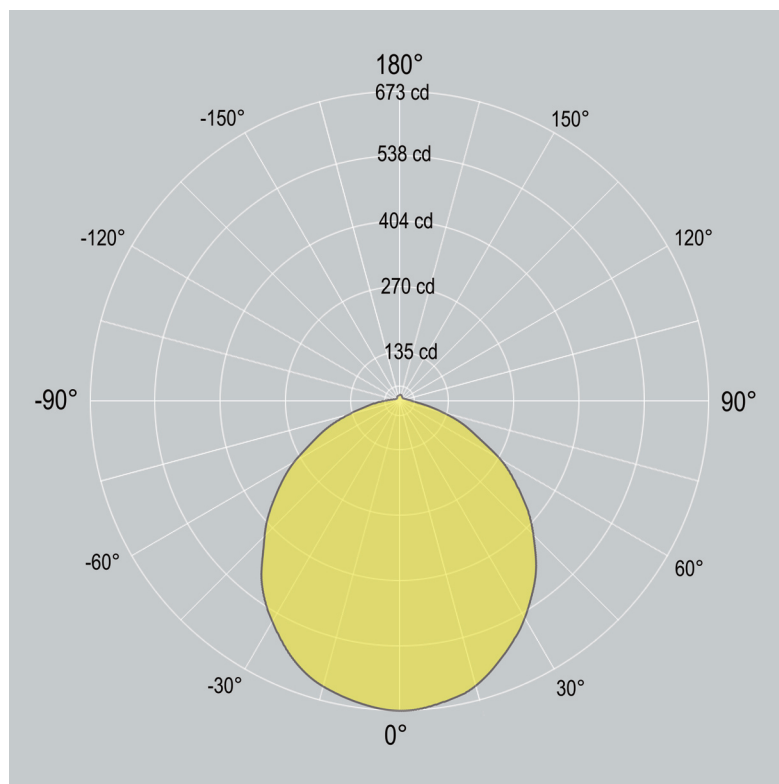

LIGHTPLANE RECESSED 2.50A

LPLR2.50A

Recessed - with Trim

LIGHTPLANE RECESSED 2.50A

Recessed with Trim

**LIGHT
FORMS**

Dimensions

Distribution

LIGHTPLANE RECESSED 2.50A

Recessed with Trim

1. Base Model

LPLR2.50A	Recessed - with Trim	LPLR2.50A Recessed
-----------	----------------------	-----------------------

2. Run Length

Enter total linear length, (example: 6M)

3. LED Lamping

	SINGLE ROW LINEAR LED
STD - xxxxK	Standard Output , LED 20W/M, 1750 delivered lm/M @ 4000K
HI - xxxxK	High Output , LED 30W/M 2430 delivered lm/M @ 4000K
	<i>CCT: 3000K 3500K 4000K Option: 2700K 5000K 5700K 6500K</i>
	<i>Dual Row LED strip Available</i>
	Additional Single Row LED Options
CV	Constant Voltage (for custom lengths) - 12Vdc/24Vdc <i>Contact factory for detail</i>
TW	Tunable White (2700K - 6500K) <i>Contact factory for detail</i>
RGBW	Standard Output - RGB+WHITE - 24Vdc/12Vdc <i>Contact factory for detail</i>