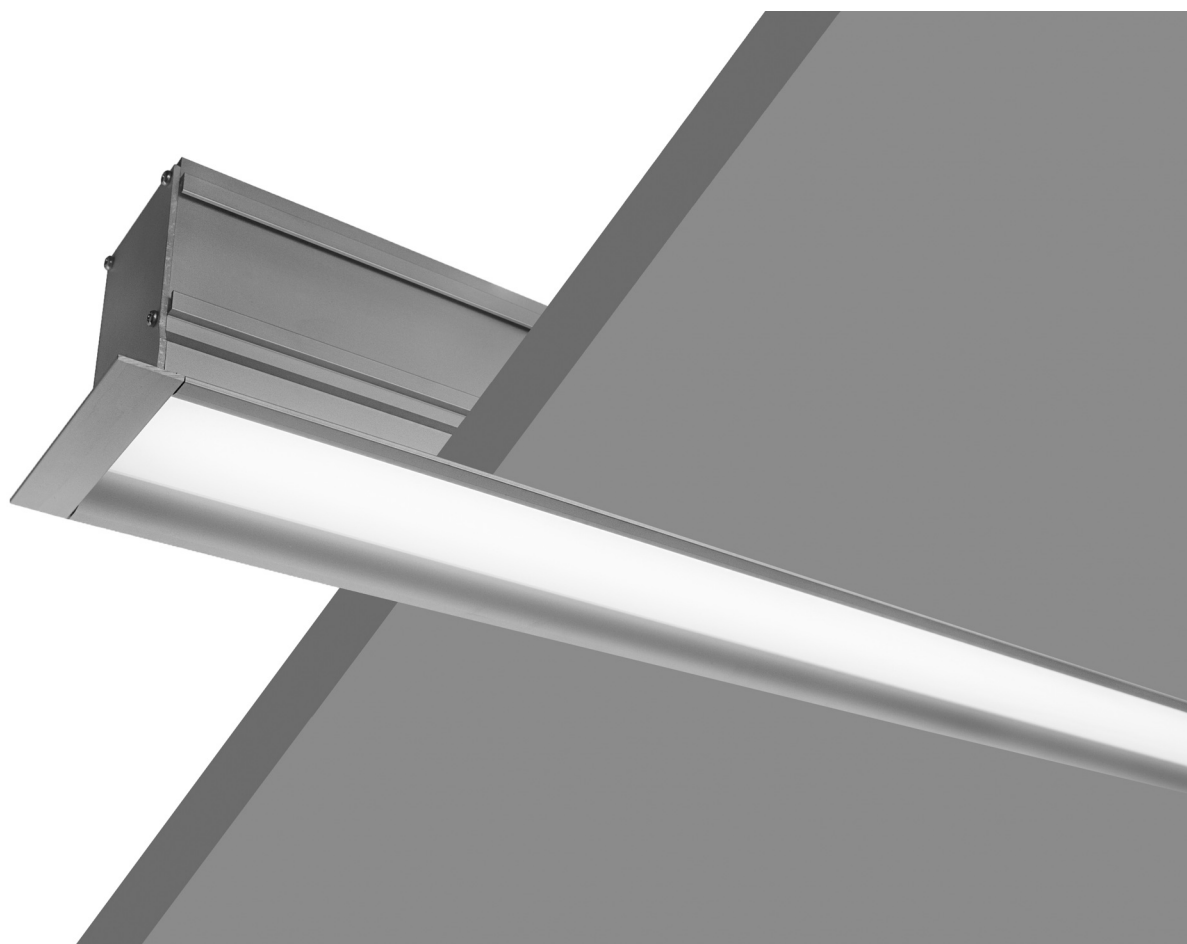

LIGHTPLANE RECESSED 2.50A

LPLR2.50A

Recessed - with Trim

LIGHTPLANE RECESSED 2.50A

Recessed with Trim

**LIGHT
FORMS**

Dimensions

Distribution

LIGHTPLANE RECESSED 2.50A

Recessed with Trim

1. Base Model

LPLR2.50A	Recessed - with Trim	LPLR2.50A Recessed
-----------	----------------------	-----------------------

2. Run Length

Enter total linear length, (example: 6M)

3. LED Lamping

	SINGLE ROW LINEAR LED
STD - xxxxK	Standard Output , LED 20W/M, 1750 delivered lm/M @ 4000K
HI - xxxxK	High Output , LED 30W/M 2430 delivered lm/M @ 4000K
	<i>CCT: 3000K 3500K 4000K Option: 2700K 5000K 5700K 6500K</i>
	<i>Dual Row LED strip Available</i>
	Additional Single Row LED Options
CV	Constant Voltage (for custom lengths) - 12Vdc/24Vdc <i>Contact factory for detail</i>
TW	Tunable White (2700K - 6500K) <i>Contact factory for detail</i>
RGBW	Standard Output - RGB+WHITE - 24Vdc/12Vdc <i>Contact factory for detail</i>