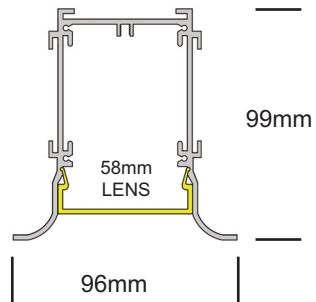

LIGHTPLANE RECESSED 2.50A

LPLR2.50A

Recessed - with Trim

LIGHTPLANE RECESSED 2.50A

Recessed with Trim

**LIGHT
FORMS**

Dimensions

Distribution

LIGHTPLANE RECESSED 2.50A

Recessed with Trim

1. Base Model

LPLR2.50A	Recessed - with Trim	LPLR2.50A Recessed
-----------	----------------------	-----------------------

2. Run Length

Enter total linear length, (example: 6M)

3. LED Lamping

	SINGLE ROW LINEAR LED
STD - xxxxK	Standard Output , LED 20W/M, 1750 delivered lm/M @ 4000K
HI - xxxxK	High Output , LED 30W/M 2430 delivered lm/M @ 4000K
	<i>CCT: 3000K 3500K 4000K Option: 2700K 5000K 5700K 6500K</i>
	<i>Dual Row LED strip Available</i>
	Additional Single Row LED Options
CV	Constant Voltage (for custom lengths) - 12Vdc/24Vdc <i>Contact factory for detail</i>
TW	Tunable White (2700K - 6500K) <i>Contact factory for detail</i>
RGBW	Standard Output - RGB+WHITE - 24Vdc/12Vdc <i>Contact factory for detail</i>