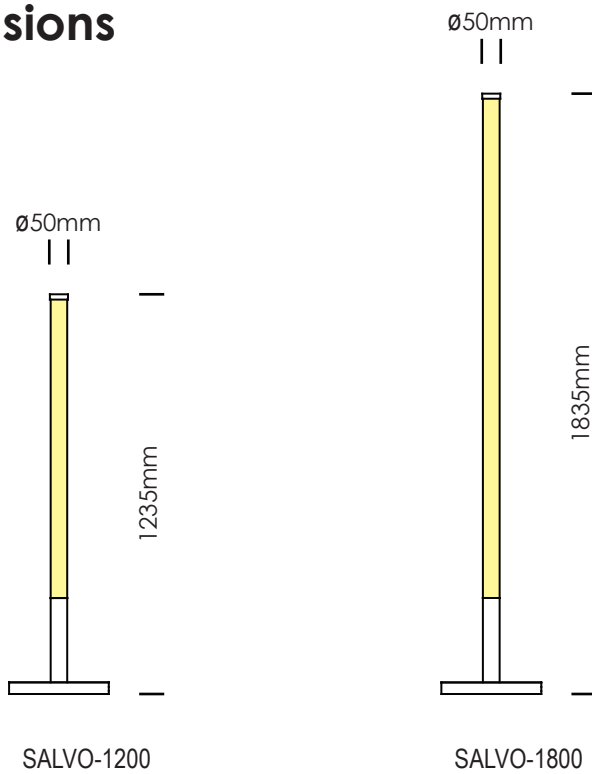

## Dimensions

### 1. BASIC MODEL

SALVO-1200 1235mm in height

SALVO-1800 1835mm in height