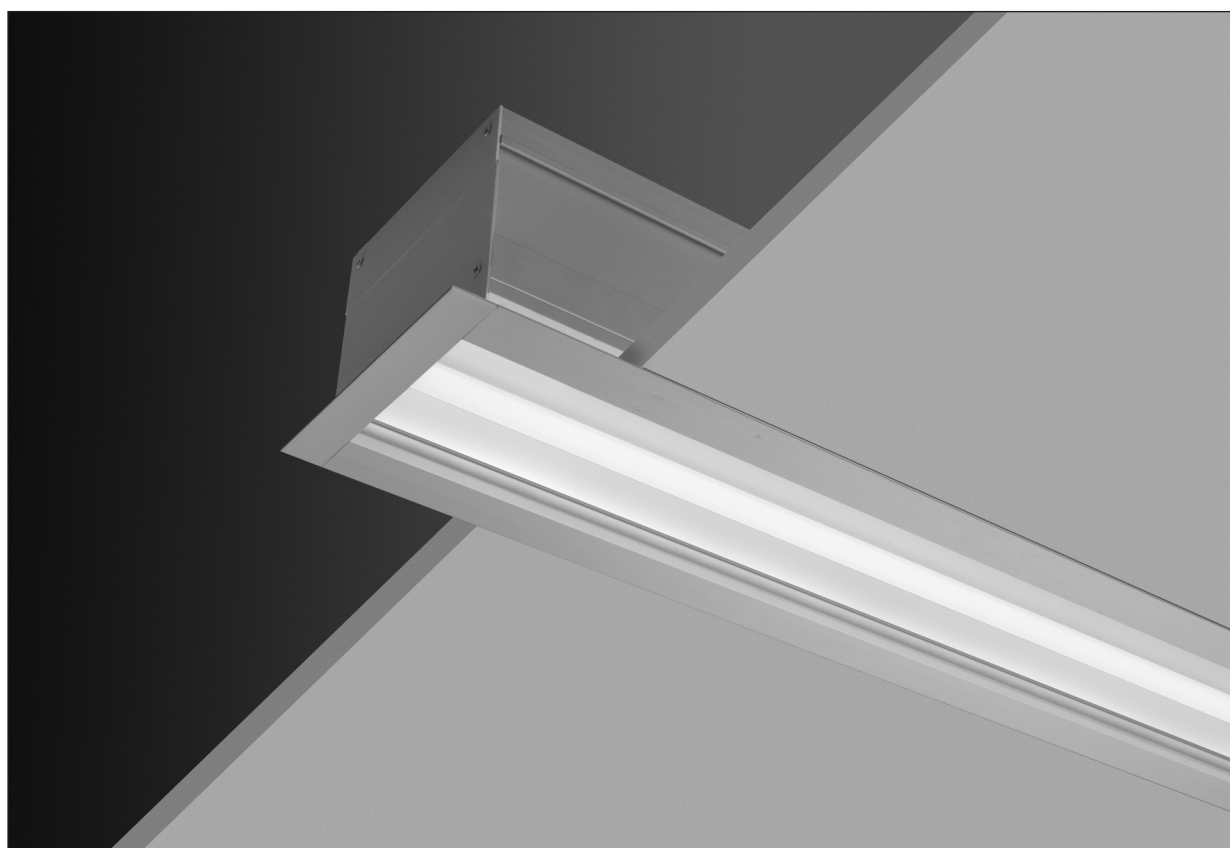

JP5RDT

Recessed

JP5RDT

Recessed

LIGHT FORMS

Dimensions

Distribution

JP5RDT

3. Lamping

	Triple Row Linear LED
STD - xxxxK	Standard Output , LED 3X20W/M 4800 delivered lm/M, 59 lm/W @ 4000K
HI - xxxxK	High Output , LED 3X30W/M 5850 delivered lm/M, 56 lm/W @ 4000K
	<i>CCT: 3000K 3500K 4000K Option: 2700K 5000K 5700K 6500K</i>
	<i>Additional Single Row LED Options</i>
CV	Constant Voltage (for custom lengths) - 12Vdc/24Vdc <i>Contact factory for detail</i>
TW	Tunable White (2700K - 6500K) <i>Contact factory for detail</i>
RGBW	Standard Output - RGB+WHITE - 24Vdc/12Vdc <i>Contact factory for detail</i>