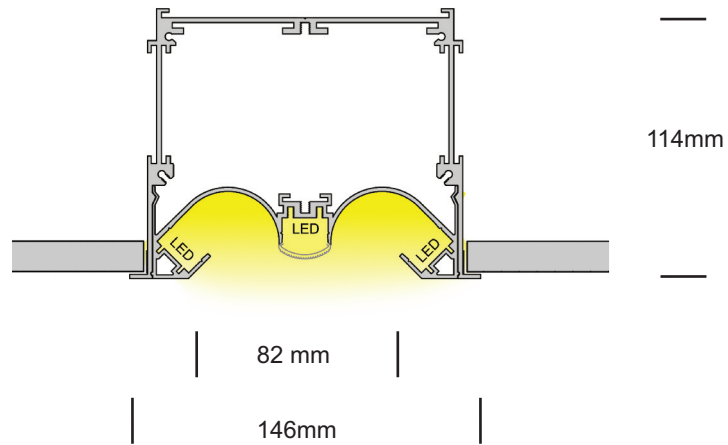

JP5RDT

Recessed

JP5RDT

Recessed

LIGHT FORMS

Dimensions

Distribution

JP5RDT

Recessed

**LIGHT
FORMS**

1. Base Model

JP5RDT

Recessed - with Trim

JP5RDT
Recessed

2. Run Length

Enter total linear length, (example: 6M)

3. Lamping

	Triple Row Linear LED
STD - xxxxK	Standard Output , LED 3X20W/M 4800 delivered lm/M, 59 lm/W @ 4000K
HI - xxxxK	High Output , LED 3X30W/M 5850 delivered lm/M, 56 lm/W @ 4000K
	<i>CCT: 3000K 3500K 4000K Option: 2700K 5000K 5700K 6500K</i>
	<i>Additional Single Row LED Options</i>
CV	Constant Voltage (for custom lengths) - 12Vdc/24Vdc <i>Contact factory for detail</i>
TW	Tunable White (2700K - 6500K) <i>Contact factory for detail</i>
RGBW	Standard Output - RGB+WHITE - 24Vdc/12Vdc <i>Contact factory for detail</i>