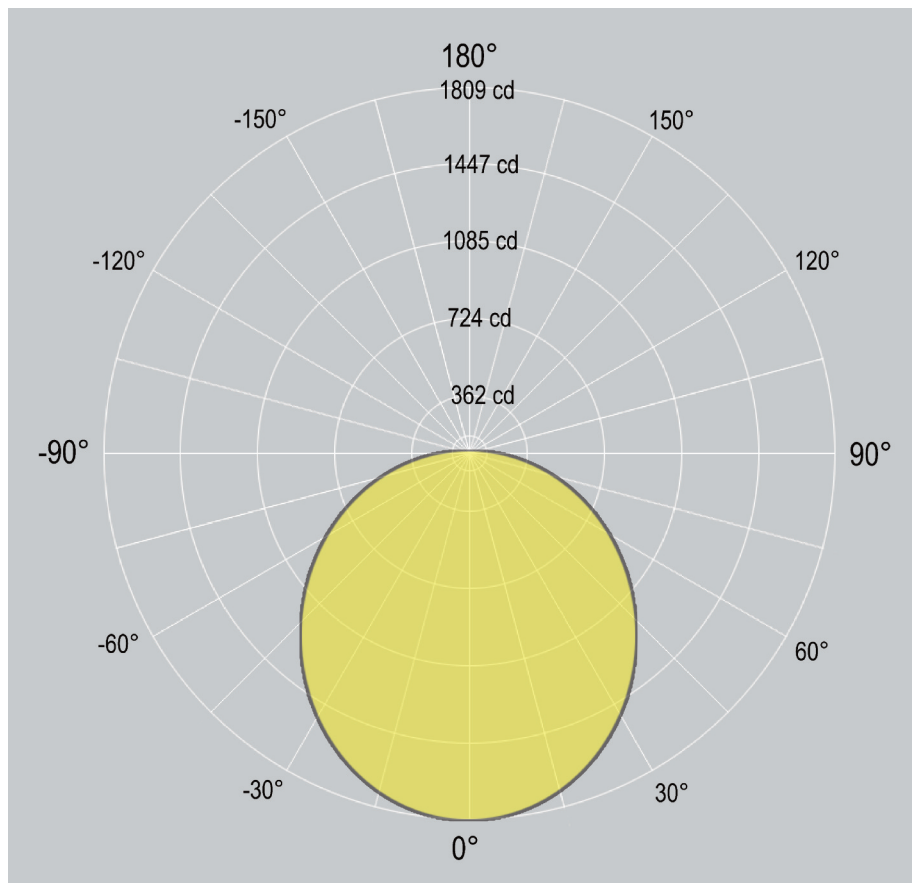

JP5RDT

Recessed

JP5RDT

Recessed

LIGHT FORMS

Dimensions

Distribution

JP5RDT

3. Lamping

	Triple Row Linear LED
STD - xxxxK	Standard Output , LED 3X20W/M 4800 delivered lm/M, 59 lm/W @ 4000K
HI - xxxxK	High Output , LED 3X30W/M 5850 delivered lm/M, 56 lm/W @ 4000K
	<i>CCT: 3000K 3500K 4000K Option: 2700K 5000K 5700K 6500K</i>
	<i>Additional Single Row LED Options</i>
CV	Constant Voltage (for custom lengths) - 12Vdc/24Vdc <i>Contact factory for detail</i>
TW	Tunable White (2700K - 6500K) <i>Contact factory for detail</i>
RGBW	Standard Output - RGB+WHITE - 24Vdc/12Vdc <i>Contact factory for detail</i>