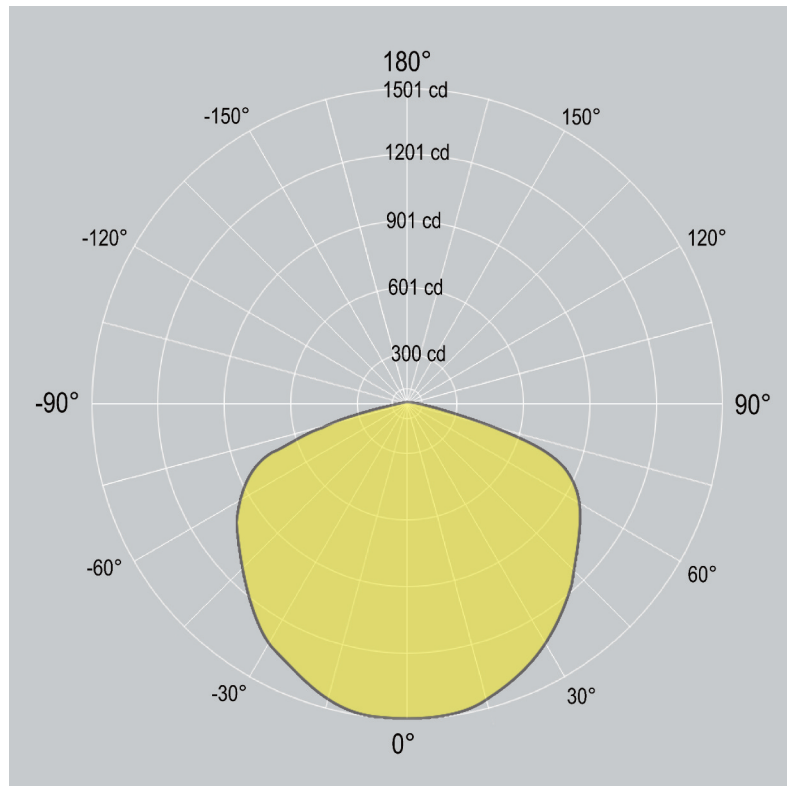

ARCR

Suspended

Dimensions

Distribution

1. Base Model

ARCR

Suspended

ARCR
Suspended Direct

2. Run Length

Enter total linear length, (example: 6M)

3. Lamping

STD - **xxxxK** (example: STD-4000K)

Standard Output, LED 2x20 W/M, 4800 delivered lm/M, 80 lm/W @ 4000K

HI - **xxxxK** (example: HI-4000K)

High Output, LED 2x30 W/M, 5300 delivered lm/M, 76 lm/W @ 4000K

CCT: 3000K 3500K 4000K Option: 2700K 5000K 5700K 6500K

CV - **xxxxK**

Additional LED Options

Constant Voltage (for custom lengths) - 12Vdc/24Vdc