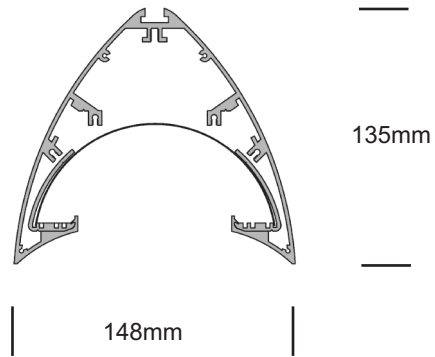

ARCR

Suspended

Dimensions

Distribution

1. Base Model

ARCR

Suspended

ARCR
Suspended Direct

2. Run Length

Enter total linear length, (example: 6M)

3. Lamping

STD - **xxxxK** (example: STD-4000K)

Standard Output, LED 2x20 W/M, 4800 delivered lm/M, 80 lm/W @ 4000K

HI - **xxxxK** (example: HI-4000K)