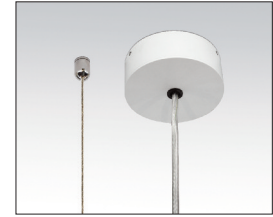

Housing

100% recyclable, extruded architectural grade T6063 aluminum

Emergency

Luminaires can be wired for emergency circuit and/or emergency battery backup. Consult factory for options.

Finish

Standard finish is "Ultimate" aluminum - a smooth, clean and durable finish achieved from a deep-etch and two step clear anodizing process.

White, Black, Bronze or custom powdercoat options are also available.

Suspension & Power

WH - WHITE

AL - ALUMINUM

Cusom/____

Default canopy finish is to match fitting color, unless otherwise specified

BK - BLACK