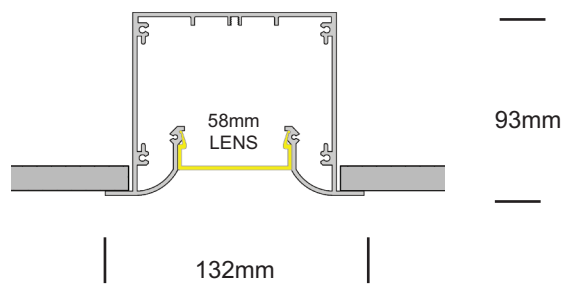

LIGHTPLANE RECESSED 3.50A

LPLR3.50A

Recessed - with Trim

LIGHTPLANE RECESSED 3.50A

Recessed with Trim

**LIGHT
FORMS**

Dimensions

Distribution

Enter total linear length, (example: 6M)

3. LED Lamping

STD - **xxxxK**

SINGLE ROW LINEAR LED

Standard Output, LED 20W/M 1800 delivered lm/M, 79 lm/W @ 4000K

HI - **xxxxK**

High Output, LED 30W/M 2600 delivered lm/M, 75 lm/W @ 4000K