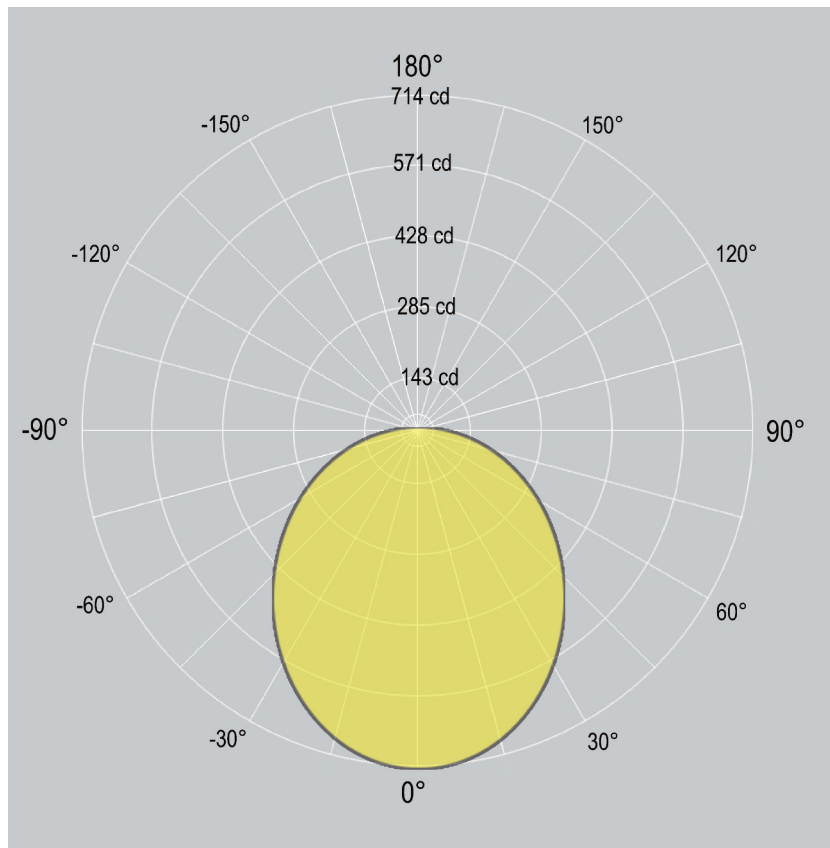

LIGHTPLANE RECESSED 3.50A

LPLR3.50A

Recessed - with Trim

LIGHTPLANE RECESSED 3.50A

Recessed with Trim

**LIGHT
FORMS**

Dimensions

Distribution

Enter total linear length, (example: 6M)

3. LED Lamping

STD - **xxxxK**

SINGLE ROW LINEAR LED

Standard Output, LED 20W/M 1800 delivered lm/M, 79 lm/W @ 4000K

HI - **xxxxK**

High Output, LED 30W/M 2600 delivered lm/M, 75 lm/W @ 4000K

*CCT: 3000K 3500K 4000K Option: 2700K 5000K 5700K 6500K
Dual Row LED strip Available*

CV

Additional Single Row LED Options

Constant Voltage (for custom lengths) - 12Vdc/24Vdc

Contact factory for detail

TW

Tunable White (2700K - 6500K)