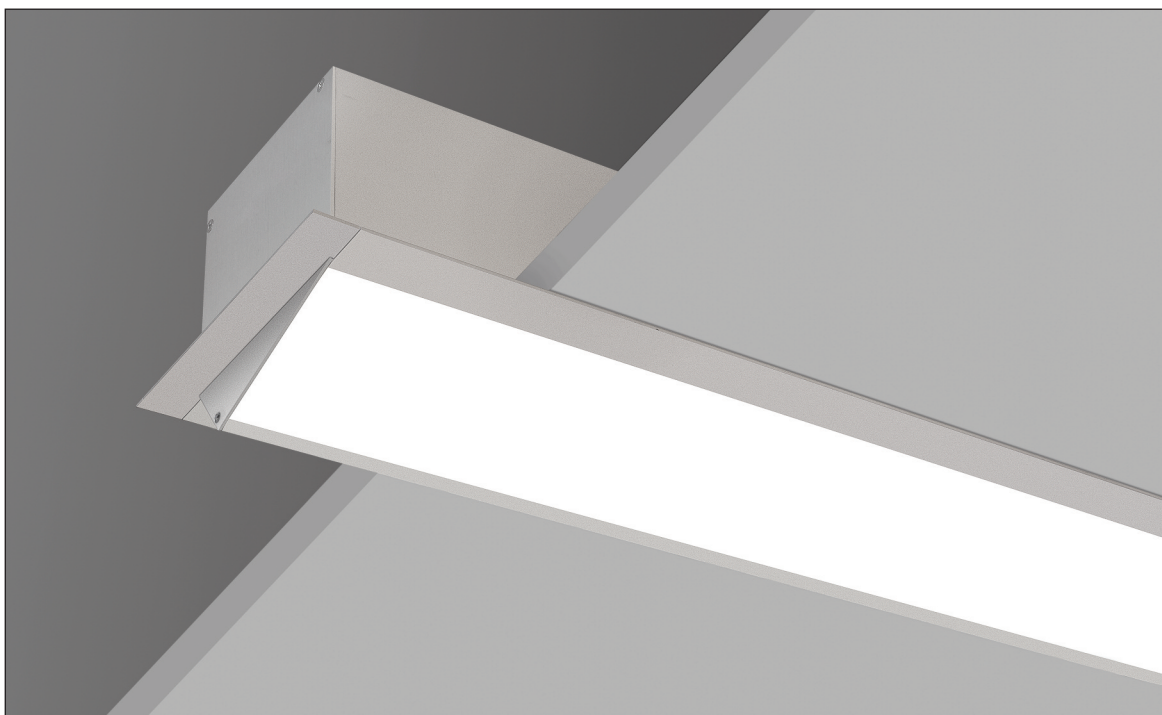

LIGHTPLANE RECESSED WALL WASHER LPLRWWT

Recessed

LIGHTPLANE RECESSED WALL WASHER LPLRWWT

Dimensions

Distribution

LIGHTPLANE RECESSED WALL WASHER

LPLRWWT

Recessed

Dual Row LED strip Available

CV

Additional Single Row LED Options

Constant Voltage (for custom lengths) - 12Vdc/24Vdc

Contact factory for detail

TW

Tunable White (2700K - 6500K)

Contact factory for detail