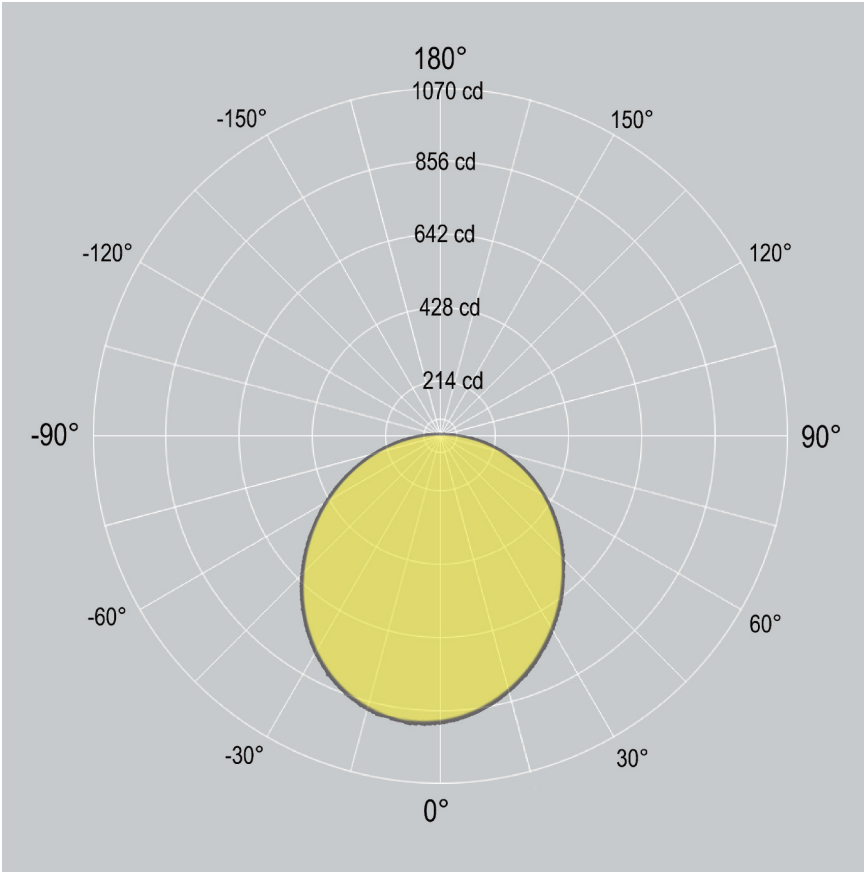

LIGHTPLANE RECESSED WALL WASHER LPLRWWT

Recessed

LIGHTPLANE RECESSED WALL WASHER LPLRWWT

Dimensions

Distribution

LIGHTPLANE RECESSED WALL WASHER

LPLRWWT

Recessed

LIGHT FORMS

1. Base Model

LPLRWWT

Recessed - with Trim

LPLRWWT
Recessed

2. Run Length

Enter total linear length, (example: 6M)

3. Lamping

STD - **xxxxK**

Single Row Linear LED

Standard Output, LED 20W/M 2000 delivered lm/M, 85 lm/W @ 4000K

HI - **xxxxK**

High Output, LED 30W/M 2800 delivered lm/M, 81 lm/W @ 4000K

CCT: 3000K 3500K 4000K Option: 2700K 5000K 5700K 6500K

Dual Row LED strip Available

CV

Additional Single Row LED Options

Constant Voltage (for custom lengths) - 12Vdc/24Vdc

Contact factory for detail

TW

Tunable White (2700K - 6500K)

Contact factory for detail