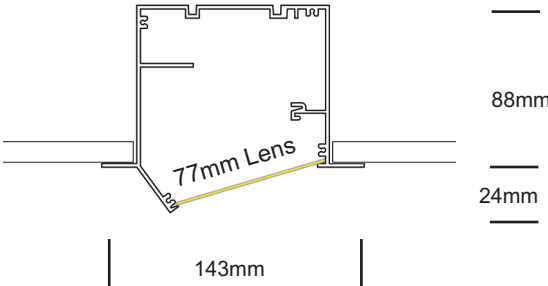

LIGHTPLANE RECESSED WALL WASHER LPLRWWT

Recessed

LIGHTPLANE RECESSED WALL WASHER LPLRWWT

Dimensions

Distribution

LIGHTPLANE RECESSED WALL WASHER

LPLRWWT

Recessed

LIGHT FORMS

1. Base Model

LPLRWWT

Recessed - with Trim

LPLRWWT
Recessed

2. Run Length

Enter total linear length, (example: 6M)

3. Lamping

Dual Row LED strip Available

CV

Additional Single Row LED Options

Constant Voltage (for custom lengths) - 12Vdc/24Vdc

Contact factory for detail

TW

Tunable White (2700K - 6500K)

Contact factory for detail