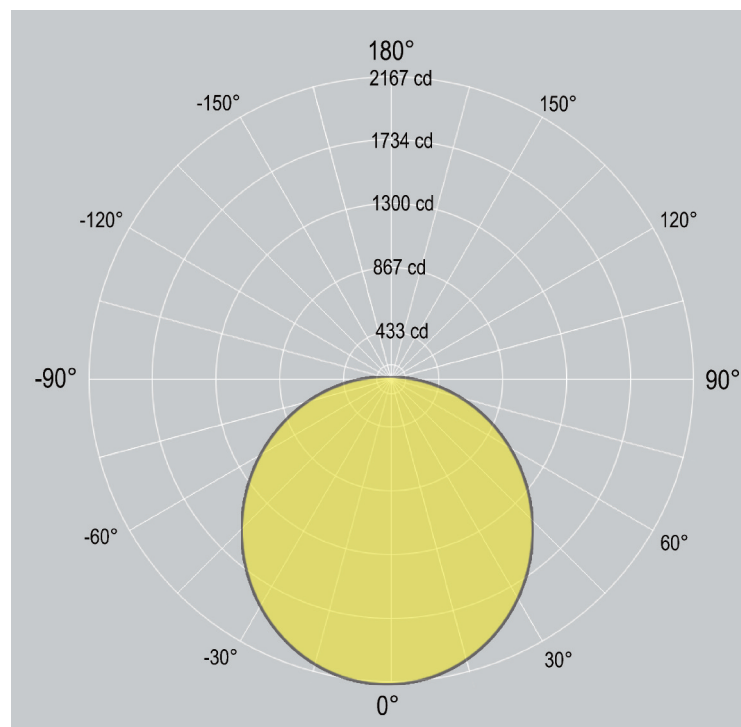

Distribution