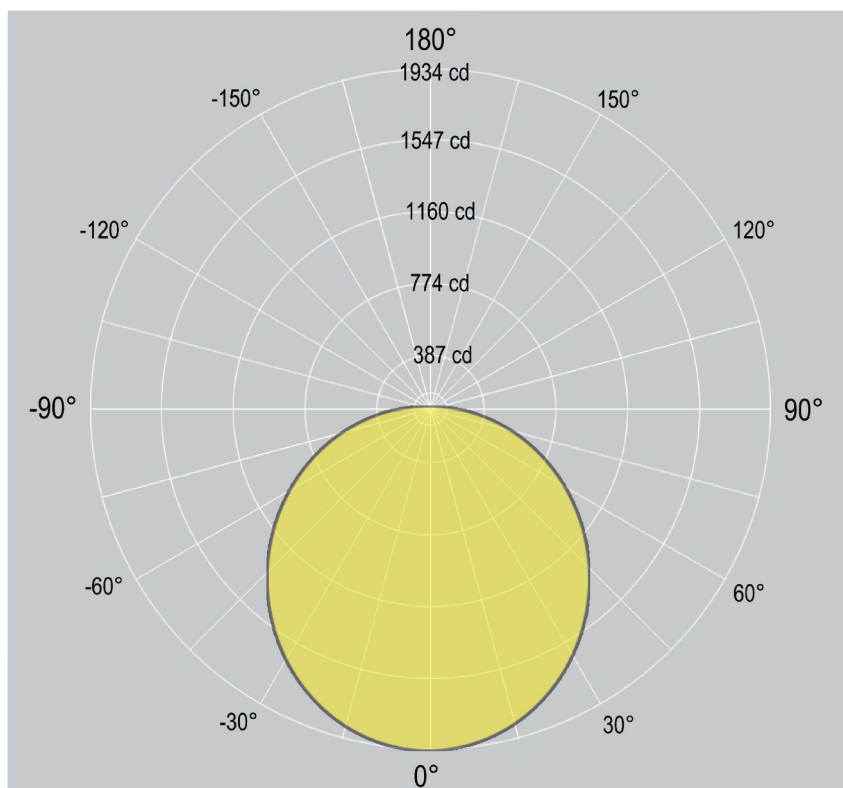

Distribution