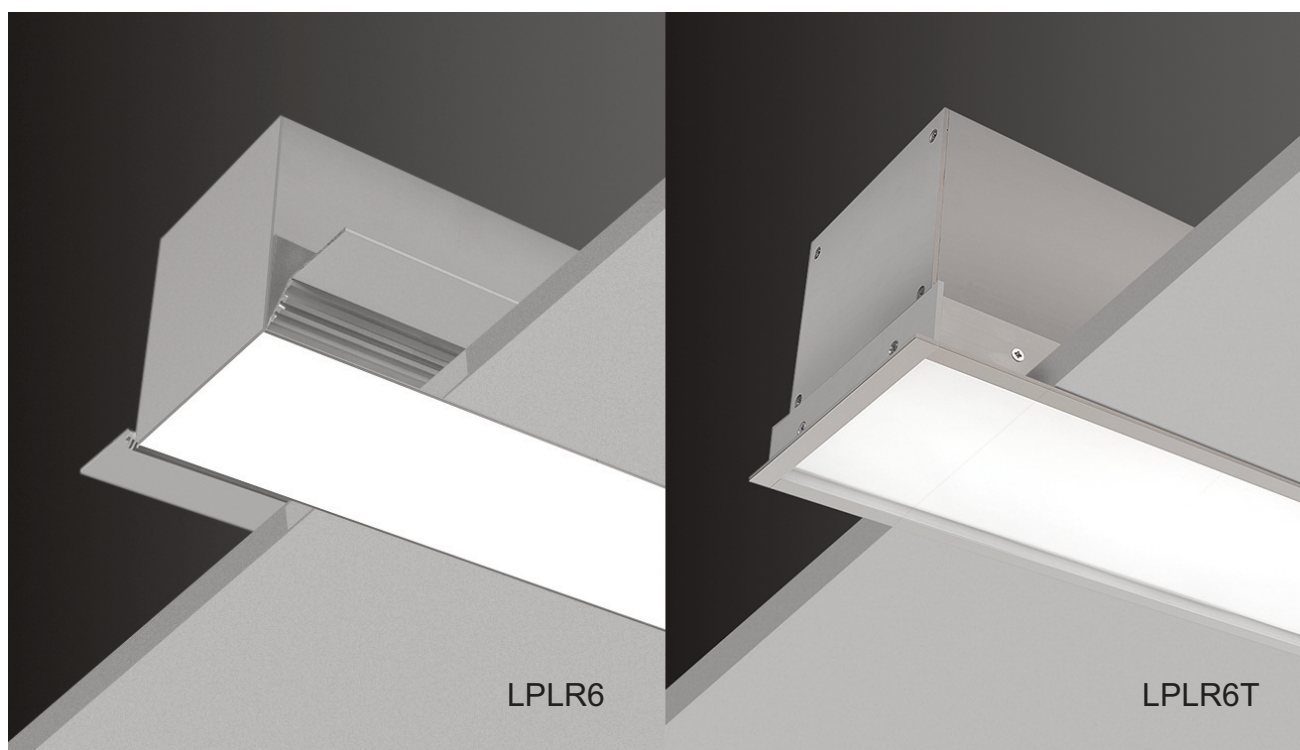

LIGHTPLANE RECESSED 6

LPLR6 & LPLR6T

Recessed

LIGHTPLANE RECESSED - LPLR6 & LPLR6T

Recessed

LIGHT FORMS

Dimensions

Distribution

3. Lamping

STD - xxxxK
HI - xxxxK

Dual Row Linear LED

Standard Output, LED 2X20W/M 5400 delivered lm/M, 95 lm/W @ 4000K
High Output, LED 2X30W/M 6650 delivered lm/M, 90 lm/W @ 4000K

CCT: 3000K 3500K 4000K Option: 2700K 5000K 5700K 6500K