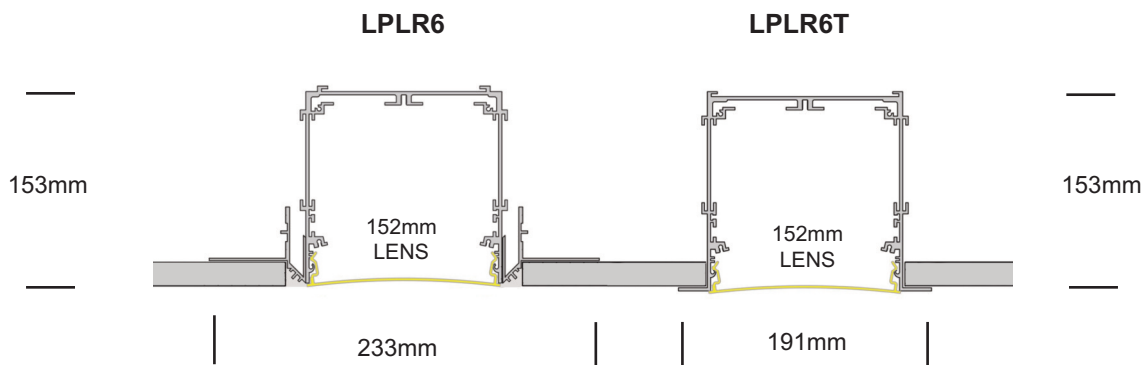

LIGHTPLANE RECESSED 6

LPLR6 & LPLR6T

Recessed

LIGHTPLANE RECESSED - LPLR6 & LPLR6T

Recessed

LIGHT FORMS

Dimensions

Distribution

LIGHTPLANE RECESSED - LPLR6 & LPLR6T

**LIGHT
FORMS**

Recessed

1. Base Model

LPLR6	Recessed - Trimless
LPLR6T	Recessed - with Trim

LPLR6 & LPLR6T
Recessed

2. Run Length

Enter total linear length, (example: 6M)

3. Lamping

STD - xxxxK
HI - xxxxK

Dual Row Linear LED

Standard Output, LED 2X20W/M 5400 delivered lm/M, 95 lm/W @ 4000K
High Output, LED 2X30W/M 6650 delivered lm/M, 90 lm/W @ 4000K

CCT: 3000K 3500K 4000K Option: 2700K 5000K 5700K 6500K

Standard Output - RGB+WHITE - 24Vdc/12Vdc

Contact factory for detail

4. Spots (optional)

XX-7W

specify total quantity - 7W - 25/40 degree beam 135lm/W

XX-13W

specify total quantity - 13W - 25/40 degree beam 135lm/W